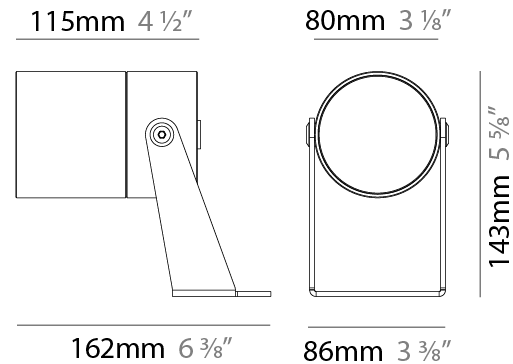

PROJECT	_____
TYPE	_____
SPECIFIER	_____
QUANTITY	_____
DATE	_____

NANO XXL SURFACE

E9F340-

base number	Color	Finish	Lens
	Temperature	Options	Options

1. To build a product code in our configurator select the specify button on the base model # product page
2. To build a manual product code on this datasheet choose from the options listed below in blue font and add the suffix to the base model #

GENERAL

Series: Nano Flood
Subseries: Nano XXL
Brand: Platek
Division: Exterior
Mounting Type: Surface
Mounting Location: Above Ground
Subcategory: Flood

PHYSICAL

Shape: Cylinder
Length (mm): 115
Length (in): 4 1/2"
Width (mm): 80
Width (in): 3 1/8"
Height (mm): 143
Height (in): 5 5/8"
Light Distribution: Adjustable / Direct
Diffuser: Clear tempered glass
Fixture Finish: BLK / WHI / GRY / COR / ANT / BRZ
Fixture Material: Aluminum Die Cast

ELECTRICAL

Lamp Type: LED
Input Wattage (W): 16
Dimming: Non-Dimmable
Driver Included: No
Driver Location: Remote
Driver Type: Constant Voltage- 120 / 277Vac
Driver Class: Class 2
Input Voltage (V): 120 - 277
Constant Voltage (V): 24

LED

Color Temperature (°K): 2700 / 3000 / 4000
Max. Delivered Lumen (lm): 970 / 1010
Nominal Lumen (lm): 1445 / 1503
CRI: >80 CRI
Lamp Life (hrs): 60000

OPTICAL

Optic°: 32 / 50
Beam Angle: 32 / 50

RATINGS AND CERTIFICATIONS

Certified By: Certified for North American Standards
IP rating: IP66
IK Rating: IK08
Bug Rating: B1 U0 G0